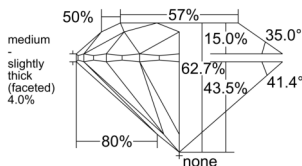

GIA®

FACSIMILE

GIA REPORT 6532493239

Verify this report at gia.edu

GIA NATURAL DIAMOND DOSSIER®

September 20, 2025
GIA Report Number 6532493239
Shape and Cutting Style ..... Round Brilliant
Measurements ..... 5.46 - 5.49 x 3.43 mm

GRADING RESULTS

Carat Weight ..... 0.63 carat
Color Grade ..... G
Clarity Grade VS1
Cut Grade ..... Excellent

ADDITIONAL GRADING INFORMATION

Polish ..... Excellent
Symmetry ..... Excellent
Fluorescence ..... None
Clarity Characteristics ..... Crystal, Cloud
Inscription(s): GIA 6532493239

PROPORTIONS

Profile to actual proportions

GRADING SCALES

GIA COLOR SCALE	GIA CLARITY SCALE	GIA CUT SCALE
COLOURLESS	FLAWLESS	EXCELLENT
D	INTERNALLY FLAWLESS	
E	VVS₁	VERY GOOD
F		
G	VS₁	GOOD
H		
I	SI₁	FAIR
J		
K	I₁	POOR
L		
M	I₂	
N		
O	I₃	
P		
Q		
R		
S		
T		
U		
V		
W		
X		
Y		
Z