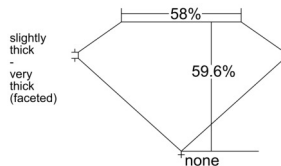

GIA®

FACSIMILE

GIA REPORT *****85774

Verify this report at GIA.edu

GIA NATURAL DIAMOND DOSSIER®

September 20, 2025
GIA Report Number *****85774
Shape and Cutting Style ..... Heart Brilliant
Measurements ..... 5.53 x 6.17 x 3.68 mm

GRADING RESULTS

Carat Weight ..... 0.75 carat
Color Grade ..... D
Clarity Grade S11

ADDITIONAL GRADING INFORMATION

Polish ..... Excellent
Symmetry ..... Excellent
Fluorescence ..... None
Clarity Characteristics ..... Crystal
Inscription(s): GIA *****85774

PROPORTIONS

Profile not to actual proportions

GRADING SCALES

GIA COLOR SCALE		GIA CLARITY SCALE			
COLORLESS	D	VERY VERY SLIGHTLY INCLUDED	FLAWLESS		
	E		INTERNALLY FLAWLESS		
	F	VERY SLIGHTLY INCLUDED	VVS₁		
	G		VVS₂		
	H		VS₁		
	NEAR COLORLESS	I	SLIGHTLY INCLUDED	VS₂	
		J		S1₁	
		FAINT	K	INCLUDED	S1₂
			L		I₁
			M		I₂
N			I₃		
VERT LIGHT	O				
	P				
	Q				
	R				
	LIGHT	S			
		T			
U					
V					
	W				
	X				
	Y				
	Z