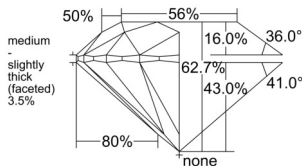

GIA®

FACSIMILE

GIA REPORT 6532483014

Verify this report at GIA.edu

GIA NATURAL DIAMOND DOSSIER®

September 22, 2025
GIA Report Number 6532483014
Shape and Cutting Style ..... Round Brilliant
Measurements ..... 5.04 - 5.08 x 3.17 mm

GRADING RESULTS

Carat Weight ..... 0.50 carat
Color Grade ..... D
Clarity Grade VVS2
Cut Grade ..... Excellent

ADDITIONAL GRADING INFORMATION

Polish ..... Excellent
Symmetry ..... Excellent
Fluorescence ..... None
Clarity Characteristics ..... Pinpoint, Needle, Cloud
Inscription(s): GIA 6532483014

PROPORTIONS

GRADING SCALES

GIA COLOR SCALE

COLORESS	D
	E
	F
	G
	H
	I
	J
NEAR COLORESS	K
	L
FANIT	M
	N
	O
	P
	R
	S
	T
	U
	V
	W
	X
	Y
LIGHT	Z

GIA CLARITY SCALE

VERY VERY SLIGHTLY INCLUDED	FLAWLESS
	INTERNALLY FLAWLESS
VERY SLIGHTLY INCLUDED	VVS₁
	VVS₂
SLIGHTLY INCLUDED	VS₁
	VS₂
INCLUDED	SI₁
	SI₂
	I₁
	I₂
	I₃

GIA CUT SCALE

EXCELLENT
VERY GOOD
GOOD
FAIR
POOR