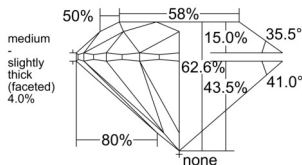

GIA®

FACSIMILE

GIA REPORT 6532480999

Verify this report at GIA.edu

GIA NATURAL DIAMOND DOSSIER®

September 19, 2025
GIA Report Number 6532480999
Shape and Cutting Style ..... Round Brilliant
Measurements ..... 5.33 - 5.37 x 3.35 mm

GRADING RESULTS

Carat Weight ..... 0.60 carat
Color Grade ..... E
Clarity Grade VS1
Cut Grade ..... Excellent

ADDITIONAL GRADING INFORMATION

Polish ..... Excellent
Symmetry ..... Excellent
Fluorescence ..... Faint
Clarity Characteristics ..... Crystal, Needle, Pinpoint
Inspection(s): GIA 6532480999

PROPORTIONS

GRADING SCALES

GIA COLOR SCALE

COLORLESS	D
	E
	F
	G
	H
	I
	J
NEAR COLORLESS	K
	L
FAIN	M
	N
	O
	P
VERY LIGHT	Q
	R
	S
	T
	U
	V
	W
	X
	Y
LIGHT	Z

GIA CLARITY SCALE

FLAWLESS	INTERNAL FLAWLESS	
		FLAWLESS
VERY VERY SLIGHTLY INCLUDED	VVS₁	
	VVS₂	
VERY SLIGHTLY INCLUDED	VS₁	
	VS₂	
SLIGHTLY INCLUDED	SI₁	
	SI₂	
INCLUDED	I₁	
	I₂	
	I₃	

GIA CUT SCALE

EXCELLENT
VERY GOOD
GOOD
FAIR
POOR