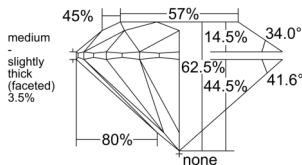

GIA®

FACSIMILE

GIA REPORT 6532475581

Verify this report at GIA.edu

GIA NATURAL DIAMOND DOSSIER®

September 19, 2025
GIA Report Number 6532475581
Shape and Cutting Style ..... Round Brilliant
Measurements ..... 4.52 - 4.56 x 2.84 mm

GRADING RESULTS

Carat Weight ..... 0.35 carat
Color Grade ..... D
Clarity Grade VS1
Cut Grade ..... Excellent

ADDITIONAL GRADING INFORMATION

Polish ..... Excellent
Symmetry ..... Excellent
Fluorescence ..... None
Clarity Characteristics ..... Feather
Inscription(s): GIA 6532475581

PROPORTIONS

Profile to actual proportions