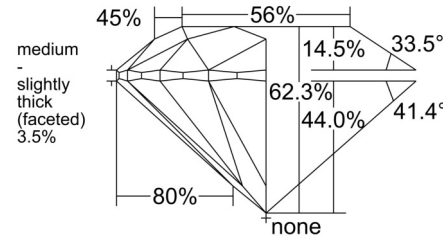

GIA NATURAL DIAMOND GRADING REPORT

September 18, 2025
GIA Report Number 6532459230
Shape and Cutting Style ..... Round Brilliant
Measurements ..... 6.85 - 6.87 x 4.27 mm

GRADING RESULTS

Carat Weight ..... 1.22 carat
Color Grade ..... K
Clarity Grade VVS2
Cut Grade ..... Excellent

ADDITIONAL GRADING INFORMATION

Polish ..... Excellent
Symmetry ..... Excellent
Fluorescence ..... Faint
Inscription(s): GIA 6532459230

Comments: Additional clouds are not shown. Surface graining is not shown.

PROPORTIONS

Profile to actual proportions