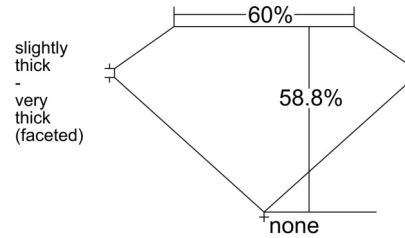

GIA NATURAL DIAMOND GRADING REPORT

September 18, 2025

GIA Report Number *****54431

Shape and Cutting Style Heart Brilliant

Measurements 5.97 x 6.93 x 4.08 mm

GRADING RESULTS

Carat Weight 1.02 carat

Color Grade J

PROPORTIONS

Profile not to actual proportions

CLARITY CHARACTERISTICS

KEY TO SYMBOLS*

- Crystal
- Feather
- Pinpoint

* Red symbols denote internal characteristics (inclusions). Green or black symbols denote external characteristics (blemishes). Diagram is an approximate representation of the diamond, and symbols shown indicate type, position, and approximate size of clarity characteristics. All clarity characteristics may not be shown. Details of finish are not shown.