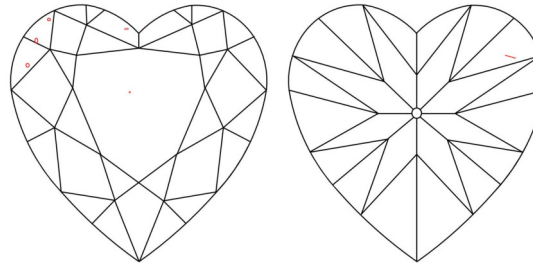

GIA NATURAL DIAMOND GRADING REPORT

September 18, 2025

GIA Report Number *****54431

Shape and Cutting Style Heart Brilliant

Measurements 5.97 x 6.93 x 4.08 mm

GRADING RESULTS

Carat Weight 1.02 carat

Color Grade J

Clarity Grade VS1

ADDITIONAL GRADING INFORMATION

Polish Excellent

Symmetry Excellent

Fluorescence None

Inscription(s): GIA *****54431

Comments: Additional pinpoints, clouds and surface graining are not shown.

PROPORTIONS

Profile not to actual proportions

CLARITY CHARACTERISTICS

KEY TO SYMBOLS*

- Crystal
- Feather
- Pinpoint

* Red symbols denote internal characteristics (inclusions). Green or black symbols denote external characteristics (blemishes). Diagram is an approximate representation of the diamond, and symbols shown indicate type, position, and approximate size of clarity characteristics. All clarity characteristics may not be shown. Details of finish are not shown.