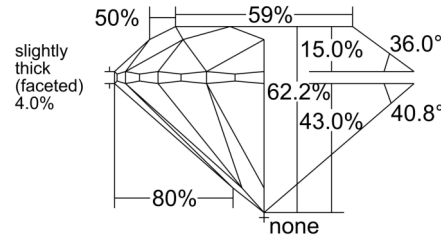

GIA NATURAL DIAMOND GRADING REPORT

September 18, 2025

GIA Report Number *****32258

Shape and Cutting Style Round Brilliant

Measurements 6.36 - 6.39 x 3.96 mm

GRADING RESULTS

Carat Weight 1.01 carat

Color Grade H

Profile to actual proportions

CLARITY CHARACTERISTICS

KEY TO SYMBOLS*

- Pinpoint
- ~ Feather

* Red symbols denote internal characteristics (inclusions). Green or black symbols denote external characteristics (blemishes). Diagram is an approximate representation of the diamond, and symbols shown indicate type, position, and approximate size of clarity characteristics. All clarity characteristics may not be shown. Details of finish are not shown.