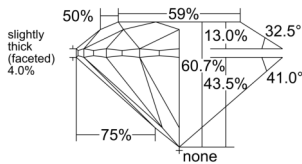

GIA®

FACSIMILE

GIA REPORT 6532422230

Verify this report at GIA.edu

GIA NATURAL DIAMOND DOSSIER®

September 16, 2025
GIA Report Number 6532422230
Shape and Cutting Style ..... Round Brilliant
Measurements ..... 5.27 - 5.29 x 3.20 mm

GRADING RESULTS

Carat Weight ..... 0.55 carat
Color Grade ..... G
Clarity Grade VS1
Cut Grade ..... Excellent

ADDITIONAL GRADING INFORMATION

Polish ..... Excellent
Symmetry ..... Excellent
Fluorescence ..... None
Clarity Characteristics ..... Cloud, Pinpoint
Inscription(s): GIA 6532422230

PROPORTIONS

Profile to actual proportions