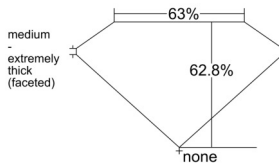

GIA®

FACSIMILE

GIA REPORT 6532407215

Verify this report at GIA.edu

GIA NATURAL DIAMOND DOSSIER®

September 16, 2025
GIA Report Number 6532407215
Shape and Cutting Style ..... Heart Brilliant
Measurements ..... 5.41 x 6.46 x 4.06 mm

GRADING RESULTS

Carat Weight ..... 0.90 carat
Color Grade ..... D
Clarity Grade SI1

ADDITIONAL GRADING INFORMATION

Polish ..... Excellent
Symmetry ..... Excellent
Fluorescence ..... None
Clarity Characteristics ..... Feather, Crystal
Inscription(s): GIA 6532407215

PROPORTIONS

Profile not to actual proportions

GRADING SCALES

GIA COLOR SCALE		GIA CLARITY SCALE			
COLORLESS	D	VERY VERY SLIGHTLY INCLUDED	FLAWLESS		
	E		INTERNALLY FLAWLESS		
	F	VERY SLIGHTLY INCLUDED	VVS₁		
	G		VVS₂		
	H		VS₁		
	NEAR COLORLESS	I	SLIGHTLY INCLUDED	VS₂	
		J		SI₁	
		FAINT	K	INCLUDED	SI₂
			L		I₁
			M		I₂
VERT LIGHT	N	INCLUDED	I₃		
	O				
	P				
	Q				
	R				
LIGHT	S				
	T				
	U				
	V				
	W				
X					
Y					
Z