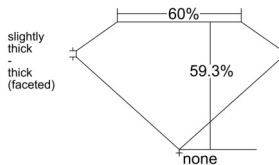

GIA®

FACSIMILE

GIA REPORT 6532391050

Verify this report at GIA.edu

GIA NATURAL DIAMOND DOSSIER®

September 29, 2025
GIA Report Number 6532391050
Shape and Cutting Style ..... Heart Brilliant
Measurements ..... 4.98 x 5.54 x 3.29 mm

GRADING RESULTS

Carat Weight ..... 0.54 carat
Color Grade ..... F
Clarity Grade VS2

ADDITIONAL GRADING INFORMATION

Polish ..... Very Good
Symmetry ..... Very Good
Fluorescence ..... None
Clarity Characteristics ..... Crystal, Cloud
Inscription(s): GIA 6532391050

PROPORTIONS

Profile not to actual proportions

GRADING SCALES

GIA COLOR SCALE		GIA CLARITY SCALE	
COLORLESS	D	VERY VERY SLIGHTLY INCLUDED	FLAWLESS
	E		INTERNALLY FLAWLESS
	F		VVS₁
	G		VVS₂
	H		VS₁
	I		VS₂
	J		SI₁
	K		SI₂
	L		I₁
	M		I₂
NEAR COLORLESS	N	SLIGHTLY INCLUDED	I₃
	O		
	P		
	Q		
FAINT	R		
	S		
	T		
	U		
VERT LIGHT	V		
	W		
	X		
	Y		
LIGHT	Z