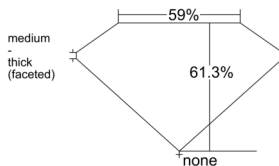

GIA®

FACSIMILE

GIA REPORT 6532324636

Verify this report at GIA.edu

GIA NATURAL DIAMOND DOSSIER®

September 05, 2025
GIA Report Number 6532324636
Shape and Cutting Style ..... Pear Brilliant
Measurements ..... 6.20 x 3.81 x 2.34 mm

GRADING RESULTS

Carat Weight ..... 0.32 carat
Color Grade I
Clarity Grade SI1

ADDITIONAL GRADING INFORMATION

Polish ..... Excellent
Symmetry ..... Excellent
Fluorescence ..... Faint
Clarity Characteristics..... Cloud, Crystal
Inscription(s): GIA 6532324636

PROPORTIONS

Profile not to actual proportions

GRADING SCALES

GIA COLOR SCALE		GIA CLARITY SCALE			
COLORLESS	D	VERY VERY SLIGHTLY INCLUDED	FLAWLESS		
	E		INTERNALLY FLAWLESS		
	F	VERY SLIGHTLY INCLUDED	VVS₁		
	G		VVS₂		
	H		VS₁		
	NEAR COLORLESS	I	SLIGHTLY INCLUDED	VS₂	
		J		SI₁	
		FAINT	K	INCLUDED	SI₂
			L		I₁
			M		I₂
VERT LIGHT	N		INCLUDED	I₃	
	O				
	P				
	Q				
	R				
	S				
LIGHT	T				
	U				
	V				
	W				
X					
Y					
Z