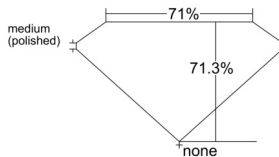

GIA®

FACSIMILE

GIA REPORT 6532312409

Verify this report at GIA.edu

GIA NATURAL DIAMOND DOSSIER®

September 04, 2025
GIA Report Number 6532312409
Shape and Cutting Style ..... Square Modified Brilliant
Measurements ..... 4.93 x 4.87 x 3.47 mm

GRADING RESULTS

Carat Weight ..... 0.70 carat
Color Grade ..... K
Clarity Grade SI2

ADDITIONAL GRADING INFORMATION

Polish ..... Excellent
Symmetry ..... Excellent
Fluorescence ..... Faint
Clarity Characteristics ..... Feather
Inscription(s): GIA 6532312409

PROPORTIONS

Profile not to actual proportions

GRADING SCALES

GIA COLOR SCALE		GIA CLARITY SCALE			
COLORLESS	D	VERY VERY SLIGHTLY INCLUDED	FLAWLESS		
	E		INTERNALLY FLAWLESS		
	F	VERY SLIGHTLY INCLUDED	VVS₁		
	G		VVS₂		
	H		VS₁		
	NEAR COLORLESS	I	SLIGHTLY INCLUDED	VS₂	
		J		SI₁	
		FAINT	K	INCLUDED	SI₂
			L		I₁
			M		I₂
VERT LIGHT	N	LIGHT	I₃		
	O				
	P				
	Q				
	R				
	S				
	T