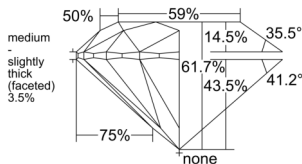

GIA®

FACSIMILE

GIA REPORT 6532298926

Verify this report at GIA.edu

GIA NATURAL DIAMOND DOSSIER®

September 16, 2025
GIA Report Number 6532298926
Shape and Cutting Style ..... Round Brilliant
Measurements ..... 5.06 - 5.09 x 3.13 mm

GRADING RESULTS

Carat Weight ..... 0.50 carat
Color Grade ..... E
Clarity Grade VS2
Cut Grade ..... Excellent

ADDITIONAL GRADING INFORMATION

Polish ..... Excellent
Symmetry ..... Excellent
Fluorescence ..... Strong Blue
Clarity Characteristics ..... Crystal, Cloud
Inscription(s): GIA 6532298926

PROPORTIONS

Profile to actual proportions

GRADING SCALES

GIA COLOR SCALE	GIA CLARITY SCALE	GIA CUT SCALE	
D	FLAWLESS	EXCELLENT	
E	INTERNALLY FLAWLESS		
F		VVS₁	VERY GOOD
G	VVS₂		
H	VS₁	GOOD	
I	VS₂		
J	SI₁	FAIR	
K	SI₂		
L	I₁	POOR	
M	I₂		
N	I₃		
O			
P			
Q			
R			
S			
T			
U			
V			
W			
X			
Y			
Z