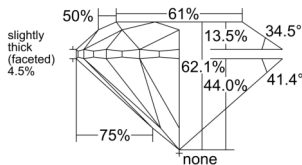

GIA®

FACSIMILE

GIA REPORT 6532290135

Verify this report at GIA.edu

GIA NATURAL DIAMOND DOSSIER®

September 11, 2025
GIA Report Number 6532290135
Shape and Cutting Style ..... Round Brilliant
Measurements ..... 5.63 - 5.66 x 3.51 mm

GRADING RESULTS

Carat Weight ..... 0.70 carat
Color Grade I
Clarity Grade S11
Cut Grade ..... Excellent

ADDITIONAL GRADING INFORMATION

Polish ..... Excellent
Symmetry ..... Excellent
Fluorescence ..... None
Clarity Characteristics..... Cloud, Feather, Crystal
Inspection(s): GIA 6532290135

PROPORTIONS

Profile to actual proportions