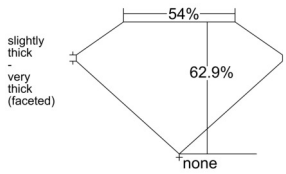

GIA®

FACSIMILE

GIA REPORT 6532289185

Verify this report at GIA.edu

GIA NATURAL DIAMOND DOSSIER®

September 08, 2025
GIA Report Number 6532289185
Shape and Cutting Style ..... Oval Brilliant
Measurements ..... 7.25 x 4.78 x 3.01 mm

GRADING RESULTS

Carat Weight ..... 0.70 carat
Color Grade ..... F
Clarity Grade VS1

ADDITIONAL GRADING INFORMATION

Polish ..... Excellent
Symmetry ..... Very Good
Fluorescence ..... None
Clarity Characteristics..... Crystal, Indented Natural
Inscription(s): GIA 6532289185

PROPORTIONS

Profile not to actual proportions

GRADING SCALES

GIA COLOR SCALE		GIA CLARITY SCALE			
COLORLESS	D	VERY VERY SLIGHTLY INCLUDED	FLAWLESS		
	E		INTERNALLY FLAWLESS		
	F		VVS₁		
	G		VVS₂		
	NEAR COLORLESS	H	VERY SLIGHTLY INCLUDED	VS₁	
		I		VS₂	
		FAINT	J	SLIGHTLY INCLUDED	SI₁
			K		SI₂
	L		I₁		
	VERT LIGHT		M	INCLUDED	I₂
N			I₃		
O					
P					
LIGHT	Q				
	R				
	S				
	T				
	U				
	Z