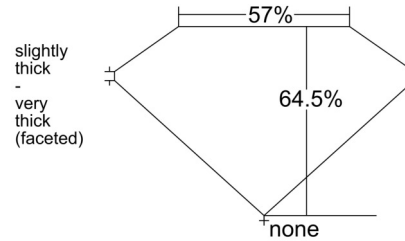

GIA NATURAL DIAMOND GRADING REPORT

September 08, 2025
 GIA Report Number 6532272386
 Shape and Cutting Style Oval Brilliant
 Measurements 7.46 x 5.33 x 3.44 mm

GRADING RESULTS

Carat Weight 0.90 carat
 Color Grade G
 Clarity Grade VS2

ADDITIONAL GRADING INFORMATION

Polish Excellent
 Symmetry Very Good
 Fluorescence None
 Inscription(s): GIA 6532272386
 Comments: Clouds are not shown.

PROPORTIONS

Profile not to actual proportions

CLARITY CHARACTERISTICS

KEY TO SYMBOLS*

- Feather
- Crystal
- Needle
- Natural

* Red symbols denote internal characteristics (inclusions). Green or black symbols denote external characteristics (blemishes). Diagram is an approximate representation of the diamond, and symbols shown indicate type, position, and approximate size of clarity characteristics. All clarity characteristics may not be shown. Details of finish are not shown.