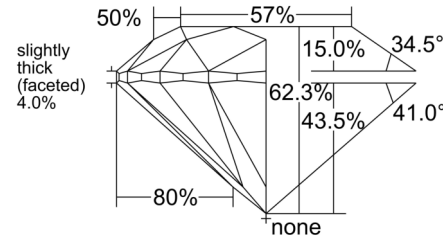

### GRADING RESULTS

Carat Weight ..... 1.07 carat

Color Grade ..... H

Clarity Grade ..... VS1

Cut Grade ..... Excellent

### PROPORTIONS

Profile to actual proportions

### CLARITY CHARACTERISTICS