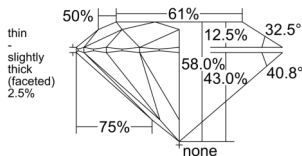

GIA®

FACSIMILE

GIA NATURAL DIAMOND DOSSIER®

September 02, 2025
GIA Report Number 6532252804
Shape and Cutting Style ..... Round Brilliant
Measurements ..... 4.40 - 4.42 x 2.56 mm

GRADING RESULTS

Carat Weight ..... 0.30 carat
Color Grade ..... E
Clarity Grade S11
Cut Grade ..... Excellent

ADDITIONAL GRADING INFORMATION

Polish ..... Excellent
Symmetry ..... Excellent
Fluorescence ..... None
Clarity Characteristics ..... Cloud, Crystal, Feather
Inscription(s): GIA 6532252804

GIA REPORT 6532252804

Verify this report at GIA.edu

PROPORTIONS

GRADING SCALES

GIA COLOR SCALE		GIA CLARITY SCALE		GIA CUT SCALE			
COLORLESS	D	VERY VERY SLIGHTLY INCLUDED	FLAWLESS	EXCELLENT			
	E		INTERNALLY FLAWLESS				
	F		VVS₁				
	G		VVS₂				
	NEAR COLORLESS	H	VERY SLIGHTLY INCLUDED	VS₁	GOOD		
		I		VS₂			
		FAINT	J	SLIGHTLY INCLUDED	S1₁	FAIR	
			K		S1₂		
	L		I₁				
	VERY LIGHT		M	INCLUDED	I₂	POOR	
N			I₃				
O							
P							
Q							
R							
LIGHT	S						
	T						
	U						
	V						
	W						
	X						
Y							
Z