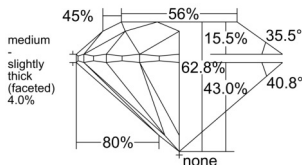

GIA®

FACSIMILE

GIA REPORT 6532241893

Verify this report at GIA.edu

GIA NATURAL DIAMOND DOSSIER®

August 27, 2025
GIA Report Number 6532241893
Shape and Cutting Style ..... Round Brilliant
Measurements ..... 4.25 - 4.29 x 2.68 mm

GRADING RESULTS

Carat Weight ..... 0.30 carat
Color Grade ..... F
Clarity Grade VS1
Cut Grade ..... Excellent

ADDITIONAL GRADING INFORMATION

Polish ..... Excellent
Symmetry ..... Excellent
Fluorescence ..... None
Clarity Characteristics ..... Cloud
Inscription(s): GIA 6532241893

PROPORTIONS

GRADING SCALES

GIA COLOR SCALE

COLORLESS	D
	E
	F
	G
	H
	I
	J
NEAR COLORLESS	K
	L
FAIN	M
	N
	O
	P
VERY LIGHT	Q
	R
	S
	T
	U
	V
	W
	X
	Y
LIGHT	Z

GIA CLARITY SCALE

FLAWLESS	INTERNAL FLAWLESS	
		EXCELLENT
VERY VERY SLIGHTLY INCLUDED	VVS₁	
	VVS₂	
VERY SLIGHTLY INCLUDED	VS₁	
	VS₂	
SLIGHTLY INCLUDED	SI₁	
	SI₂	
INCLUDED	I₁	
	I₂	
	I₃	
POOR		

GIA CUT SCALE

EXCELLENT
VERY GOOD
GOOD
FAIR
POOR