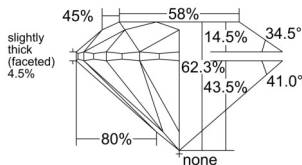

GIA®

FACSIMILE

GIA REPORT 6532231023

Verify this report at GIA.edu

GIA NATURAL DIAMOND DOSSIER®

September 01, 2025
GIA Report Number 6532231023
Shape and Cutting Style ..... Round Brilliant
Measurements ..... 5.06 - 5.09 x 3.16 mm

GRADING RESULTS

Carat Weight ..... 0.50 carat
Color Grade ..... F
Clarity Grade S11
Cut Grade ..... Excellent

ADDITIONAL GRADING INFORMATION

Polish ..... Excellent
Symmetry ..... Excellent
Fluorescence ..... Faint
Clarity Characteristics ..... Feather, Cloud
Inscription(s): GIA 6532231023

PROPORTIONS

Profile to actual proportions

GRADING SCALES

GIA COLOR SCALE	GIA CLARITY SCALE	GIA CUT SCALE	
D	FLAWLESS	EXCELLENT	
E	INTERNALLY FLAWLESS		
F		VVS₁	VERY GOOD
G	VVS₂		
H	VS₁	GOOD	
I	VS₂		
J	S1₁	FAIR	
K	S1₂		
L	I₁	POOR	
M	I₂		
N	I₃		
O			
P			
Q			
R			
S			
T			
U			
V			
W			
X			
Y			
Z