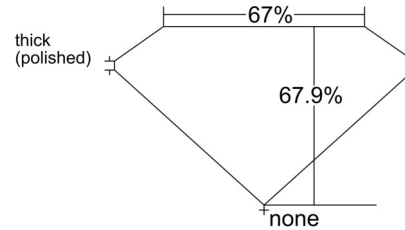

PROPORTIONS

Profile not to actual proportions