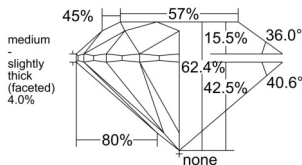

GIA®

FACSIMILE

GIA REPORT 6532193633

Verify this report at GIA.edu

GIA NATURAL DIAMOND DOSSIER®

August 22, 2025
GIA Report Number 6532193633
Shape and Cutting Style ..... Round Brilliant
Measurements ..... 5.17 - 5.21 x 3.24 mm

GRADING RESULTS

Carat Weight ..... 0.54 carat
Color Grade ..... F
Clarity Grade VVS2
Cut Grade ..... Excellent

ADDITIONAL GRADING INFORMATION

Polish ..... Excellent
Symmetry ..... Excellent
Fluorescence ..... None
Clarity Characteristics..... Pinpoint, Feather, Internal Graining
Inscription(s): GIA 6532193633

PROPORTIONS

Profile to actual proportions

GRADING SCALES

GIA COLOR SCALE	GIA CLARITY SCALE	GIA CUT SCALE
COLOURLESS	FLAWLESS	EXCELLENT
D	FLAWLESS	
E	FLAWLESS	VERY GOOD
F	FLAWLESS	
G	FLAWLESS	GOOD
H	FLAWLESS	
I	VVS₁	FAIR
J	VVS₂	
K	VS₁	POOR
L	VS₂	
M	SI₁	
N	SI₂	
O	I₁	
P	I₂	
Q	I₃	
R		
S		
T		
U		
V		
W		
X		
Y		
Z