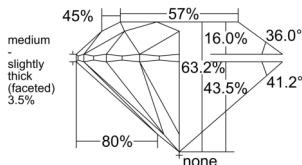

GIA®

FACSIMILE

GIA REPORT 6532187283

Verify this report at GIA.edu

GIA NATURAL DIAMOND DOSSIER®

August 22, 2025
GIA Report Number 6532187283
Shape and Cutting Style ..... Round Brilliant
Measurements ..... 5.34 - 5.38 x 3.39 mm

GRADING RESULTS

Carat Weight ..... 0.60 carat
Color Grade ..... F
Clarity Grade VS2
Cut Grade ..... Excellent

ADDITIONAL GRADING INFORMATION

Polish ..... Excellent
Symmetry ..... Excellent
Fluorescence ..... Medium Blue
Clarity Characteristics ..... Feather, Cloud, Crystal
Inscription(s): GIA 6532187283

PROPORTIONS

Profile to actual proportions

GRADING SCALES

GIA COLOR SCALE

COLORLESS	D
	E
	F
	G
	H
	I
	J
NEAR COLORLESS	K
	L
Faint	M
	N
	O
	P
Very Light	Q
	R
	S
	T
	U
	V
	W
	X
	Y
Light	Z

GIA CLARITY SCALE

FLAWLESS	INTERNAL FLAWLESS	
		FLAWLESS
VERY VERY SLIGHTLY INCLUDED	VVS₁	
	VVS₂	
VERY SLIGHTLY INCLUDED	VS₁	
	VS₂	
SLIGHTLY INCLUDED	SI₁	
	SI₂	
INCLUDED	I₁	
	I₂	
	I₃	

GIA CUT SCALE

EXCELLENT
VERY GOOD
GOOD
FAIR
POOR