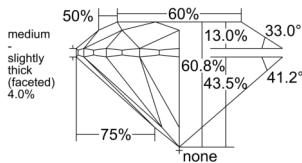

GIA®

FACSIMILE

GIA REPORT 6532186438

Verify this report at GIA.edu

GIA NATURAL DIAMOND DOSSIER®

August 22, 2025
GIA Report Number 6532186438
Shape and Cutting Style ..... Round Brilliant
Measurements ..... 5.42 - 5.45 x 3.31 mm

GRADING RESULTS

Carat Weight ..... 0.60 carat
Color Grade ..... G
Clarity Grade SI2
Cut Grade ..... Excellent

ADDITIONAL GRADING INFORMATION

Polish ..... Excellent
Symmetry ..... Excellent
Fluorescence ..... None
Clarity Characteristics ..... Crystal
Inscription(s): GIA 6532186438

PROPORTIONS

Profile to actual proportions