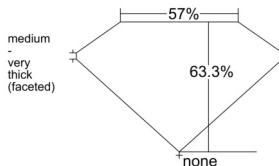

GIA®

FACSIMILE

GIA REPORT 6532181365

Verify this report at GIA.edu

GIA NATURAL DIAMOND DOSSIER®

August 21, 2025
GIA Report Number 6532181365
Shape and Cutting Style ..... Oval Brilliant
Measurements ..... 5.88 x 4.16 x 2.63 mm

GRADING RESULTS

Carat Weight ..... 0.41 carat
Color Grade ..... D
Clarity Grade VVS2

ADDITIONAL GRADING INFORMATION

Polish ..... Excellent
Symmetry ..... Very Good
Fluorescence ..... Medium Blue
Clarity Characteristics ..... Pinpoint
Inscription(s): GIA 6532181365

PROPORTIONS

Profile not to actual proportions

GRADING SCALES

GIA COLOR SCALE		GIA CLARITY SCALE			
COLORLESS	D	VERY VERY SLIGHTLY INCLUDED	FLAWLESS		
	E		INTERNALLY FLAWLESS		
	F	VERY SLIGHTLY INCLUDED	VVS₁		
	G		VVS₂		
	H		VS₁		
	NEAR COLORLESS	I	SLIGHTLY INCLUDED	VS₂	
		J		SI₁	
		FAINT	K	INCLUDED	SI₂
			L		I₁
			M		I₂
VERT LIGHT	N	LIGHT	I₃		
	O				
	P				
	Q				
	R				
	S				
	T