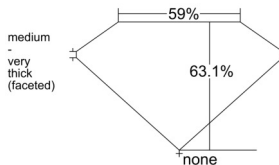

GIA®

FACSIMILE

GIA REPORT

*****77679

Verify this report at GIA.edu

GIA NATURAL DIAMOND DOSSIER®

August 23, 2025

GIA Report Number *****77679

Shape and Cutting Style ..... Heart Brilliant

Measurements ..... 4.54 x 5.44 x 3.43 mm

GRADING RESULTS

Carat Weight ..... 0.52 carat

Color Grade ..... F

Clarity Grade ..... Internally Flawless

ADDITIONAL GRADING INFORMATION

Polish ..... Excellent

Symmetry ..... Very Good

Fluorescence ..... Faint

Clarity Characteristics ..... Minor Details of Polish

Inscription(s): GIA *****77679

PROPORTIONS

Profile not to actual proportions

GRADING SCALES

GIA COLOR SCALE		GIA CLARITY SCALE			
COLORLESS	D	VERY VERY SLIGHTLY INCLUDED	FLAWLESS		
	E		INTERNALLY FLAWLESS		
	F	VERY SLIGHTLY INCLUDED	VVS₁		
	G		VVS₂		
	H		VS₁		
	NEAR COLORLESS	I	VERY SLIGHTLY INCLUDED	VS₂	
		J		SI₁	
		FAINT	K	SLIGHTLY INCLUDED	SI₂
			L		I₁
			M		I₂
VERT LIGHT	N	INCLUDED	I₃		
	O				
	P				
	Q				
	R				
LIGHT	S				
	T				
	U				
	V				
	W				
X					
Y					
Z