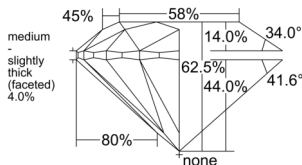

GIA®

FACSIMILE

GIA NATURAL DIAMOND DOSSIER®

August 20, 2025
GIA Report Number 6532177536
Shape and Cutting Style ..... Round Brilliant
Measurements ..... 4.36 - 4.39 x 2.73 mm

GRADING RESULTS

Carat Weight ..... 0.32 carat
Color Grade ..... D
Clarity Grade VVS1
Cut Grade ..... Excellent

ADDITIONAL GRADING INFORMATION

Polish ..... Excellent
Symmetry ..... Excellent
Fluorescence ..... None
Clarity Characteristics ..... Pinpoint
Inscription(s): GIA 6532177536

GIA REPORT 6532177536

Verify this report at GIA.edu

PROPORTIONS

Profile to actual proportions

GRADING SCALES

GIA COLOR SCALE

COLORLESS	D
	E
	F
	G
	H
	I
NEAR COLORLESS	J
	K
	L
FAIN	M
	N
	O
	P
VERY LIGHT	Q
	R
	S
	T
	U
	V
	W
	X
	Y
LIGHT	Z

GIA CLARITY SCALE

FLAWLESS	INTERNAL FLAWLESS	
		FLAWLESS
VERY VERY SLIGHTLY INCLUDED	VVS₁	
	VVS₂	
VERY SLIGHTLY INCLUDED	VS₁	
	VS₂	
SLIGHTLY INCLUDED	SI₁	
	SI₂	
INCLUDED	I₁	
	I₂	
	I₃	

GIA CUT SCALE

EXCELLENT
VERY GOOD
GOOD
FAIR
POOR