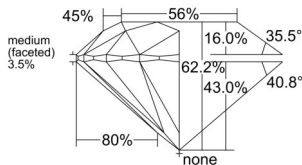

GIA®

FACSIMILE

GIA NATURAL DIAMOND DOSSIER®

September 19, 2025
GIA Report Number **6532175475**
Shape and Cutting Style ..... **Round Brilliant**
Measurements ..... **4.61 - 4.63 x 2.88 mm**

GRADING RESULTS

Carat Weight ..... **0.37 carat**
Color Grade ..... **G**
Clarity Grade **VVS1**
Cut Grade ..... **Excellent**

ADDITIONAL GRADING INFORMATION

Polish ..... **Excellent**
Symmetry ..... **Excellent**
Fluorescence ..... **None**
Clarity Characteristics ..... **Feather**
Inscription(s): GIA 6532175475

GIA REPORT 6532175475

Verify this report at GIA.edu

PROPORTIONS

Profile to actual proportions