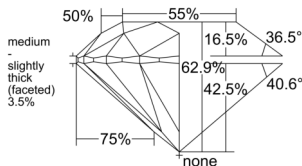

GIA®

FACSIMILE

GIA REPORT 6532171118

Verify this report at GIA.edu

GIA NATURAL DIAMOND DOSSIER®

August 28, 2025
GIA Report Number 6532171118
Shape and Cutting Style ..... Round Brilliant
Measurements ..... 4.30 - 4.32 x 2.71 mm

GRADING RESULTS

Carat Weight ..... 0.31 carat
Color Grade ..... F
Clarity Grade S11
Cut Grade ..... Excellent

ADDITIONAL GRADING INFORMATION

Polish ..... Excellent
Symmetry ..... Excellent
Fluorescence ..... None
Clarity Characteristics ..... Feather, Crystal
Inscription(s): GIA 6532171118

PROPORTIONS

Profile to actual proportions