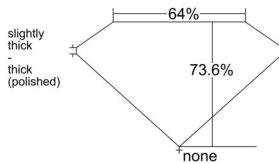

GIA®

FACSIMILE

GIA REPORT 6532161306

Verify this report at GIA.edu

GIA NATURAL DIAMOND DOSSIER®

August 19, 2025
GIA Report Number 6532161306
Shape and Cutting Style ..... Square Modified Brilliant
Measurements ..... 4.39 x 4.30 x 3.16 mm

GRADING RESULTS

Carat Weight ..... 0.51 carat
Color Grade I
Clarity Grade VS1

ADDITIONAL GRADING INFORMATION

Polish ..... Excellent
Symmetry ..... Excellent
Fluorescence ..... None
Clarity Characteristics ..... Cloud
Inscription(s): GIA 6532161306

PROPORTIONS

Profile not to actual proportions

GRADING SCALES

GIA COLOR SCALE		GIA CLARITY SCALE			
COLORLESS	D	VERY VERY SLIGHTLY INCLUDED	FLAWLESS		
	E		INTERNALLY FLAWLESS		
	F	VERY SLIGHTLY INCLUDED	VVS₁		
	G		VVS₂		
	H		VS₁		
	NEAR COLORLESS	I	SLIGHTLY INCLUDED	VS₂	
		J		SI₁	
		FAINT	K	INCLUDED	SI₂
			L		I₁
			M		I₂
VERT LIGHT	N	LIGHT	I₃		
	O				
	P				
	Q				
	R