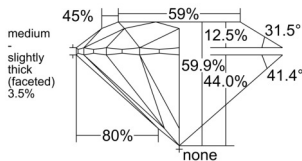

GIA®

FACSIMILE

GIA REPORT 6532153151

Verify this report at GIA.edu

GIA NATURAL DIAMOND DOSSIER®

August 19, 2025
GIA Report Number 6532153151
Shape and Cutting Style ..... Round Brilliant
Measurements ..... 5.80 - 5.83 x 3.48 mm

GRADING RESULTS

Carat Weight ..... 0.71 carat
Color Grade ..... F
Clarity Grade I1
Cut Grade ..... Excellent

ADDITIONAL GRADING INFORMATION

Polish ..... Excellent
Symmetry ..... Excellent
Fluorescence ..... None
Clarity Characteristics ..... Crystal, Cloud
Inscription(s): GIA 6532153151

PROPORTIONS

Profile to actual proportions

GRADING SCALES

GIA COLOR SCALE	GIA CLARITY SCALE	GIA CUT SCALE	
D	FLAWLESS	EXCELLENT	
E	INTERNALLY FLAWLESS		
F		VVS₁	VERY GOOD
G	VVS₂		
H	VS₁	GOOD	
I	VS₂		
J	SI₁	FAIR	
K	SI₂		
L	I₁	POOR	
M			
N			
O	I₂		
P			
Q			
R	I₃		
S			
T			
U			
V			
W			
X			
Y			
Z