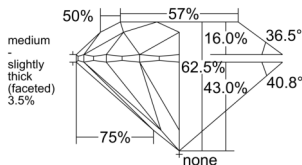

GIA®

FACSIMILE

GIA REPORT 6532151232

Verify this report at GIA.edu

GIA NATURAL DIAMOND DOSSIER®

August 22, 2025
GIA Report Number 6532151232
Shape and Cutting Style ..... Round Brilliant
Measurements ..... 5.32 - 5.33 x 3.33 mm

GRADING RESULTS

Carat Weight ..... 0.58 carat
Color Grade ..... H
Clarity Grade VVS1
Cut Grade ..... Excellent

ADDITIONAL GRADING INFORMATION

Polish ..... Excellent
Symmetry ..... Excellent
Fluorescence ..... None
Clarity Characteristics ..... Cloud, Pinpoint
Inscription(s): GIA 6532151232

PROPORTIONS

Profile to actual proportions

GRADING SCALES

GIA COLOR SCALE	GIA CLARITY SCALE	GIA CUT SCALE	
COLOURLESS D	FLAWLESS	EXCELLENT	
E	INTERNALLY FLAWLESS		
F		VVS₁	VERY GOOD
G	VVS₂		
H	VS₁	GOOD	
I	VS₂		
J	SI₁	FAIR	
K	SI₂		
L	I₁	POOR	
M	I₂		
N	I₃		
O			
P			
Q			
R			
S			
T			
U			
V			
W			
X			
Y			
Z