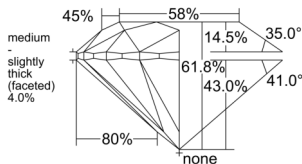

GIA®

FACSIMILE

GIA REPORT 6532148405

Verify this report at GIA.edu

GIA NATURAL DIAMOND DOSSIER®

August 18, 2025
GIA Report Number 6532148405
Shape and Cutting Style ..... Round Brilliant
Measurements ..... 4.40 - 4.41 x 2.72 mm

GRADING RESULTS

Carat Weight ..... 0.32 carat
Color Grade ..... E
Clarity Grade VS1
Cut Grade ..... Excellent

ADDITIONAL GRADING INFORMATION

Polish ..... Excellent
Symmetry ..... Excellent
Fluorescence ..... None
Clarity Characteristics..... Needle, Cloud, Pinpoint
Inscription(s): GIA 6532148405

PROPORTIONS

Profile to actual proportions

GRADING SCALES

GIA COLOR SCALE	GIA CLARITY SCALE	GIA CUT SCALE	
D	FLAWLESS	EXCELLENT	
E	INTERNALLY FLAWLESS		
F		VVS₁	VERY GOOD
G	VVS₂		
H	VS₁	GOOD	
I	VS₂		
J	SI₁	FAIR	
K	SI₂		
L	I₁	POOR	
M	I₂		
N	I₃		
O			
P			
Q			
R			
S			
T			
U			
V			
W			
X			
Y			
Z