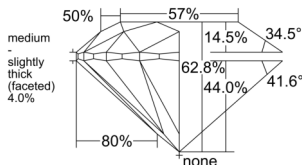

GIA®

FACSIMILE

GIA REPORT 6532146221

Verify this report at GIA.edu

GIA NATURAL DIAMOND DOSSIER®

August 19, 2025
GIA Report Number 6532146221
Shape and Cutting Style ..... Round Brilliant
Measurements ..... 4.31 - 4.33 x 2.71 mm

GRADING RESULTS

Carat Weight ..... 0.31 carat
Color Grade ..... G
Clarity Grade VS2
Cut Grade ..... Excellent

ADDITIONAL GRADING INFORMATION

Polish ..... Excellent
Symmetry ..... Excellent
Fluorescence ..... Faint
Clarity Characteristics ..... Crystal, Cloud
Inscription(s): GIA 6532146221

PROPORTIONS

Profile to actual proportions