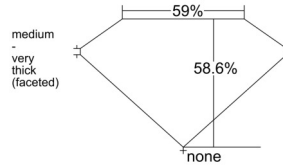

GIA®

FACSIMILE

GIA REPORT *****46116

Verify this report at GIA.edu

GIA NATURAL DIAMOND DOSSIER®

August 20, 2025
GIA Report Number *****46116
Shape and Cutting Style ..... Heart Brilliant
Measurements ..... 5.46 x 6.40 x 3.75 mm

GRADING RESULTS

Carat Weight ..... 0.76 carat
Color Grade I
Clarity Grade VS1

ADDITIONAL GRADING INFORMATION

Polish ..... Excellent
Symmetry ..... Excellent
Fluorescence ..... None
Clarity Characteristics ..... Crystal, Cloud, Pinpoint
Inscription(s): GIA *****46116

PROPORTIONS

Profile not to actual proportions

GRADING SCALES

GIA COLOR SCALE		GIA CLARITY SCALE			
COLORLESS	D	VERY VERY SLIGHTLY INCLUDED	FLAWLESS		
	E		INTERNALLY FLAWLESS		
	F	VERY SLIGHTLY INCLUDED	VVS₁		
	G		VVS₂		
	H		VS₁		
	NEAR COLORLESS	I	SLIGHTLY INCLUDED	VS₂	
		J		SI₁	
		FAINT	K	INCLUDED	SI₂
			L		I₁
			M		I₂
VERT LIGHT	N	INCLUDED	I₃		
	O				
	P				
	Q				
	R				
LIGHT	S				
	T				
	U				
	V				
	W				
	X				
	Y				
	Z