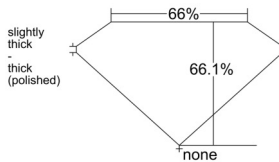

GIA®

FACSIMILE

GIA REPORT 6532144824

Verify this report at GIA.edu

GIA NATURAL DIAMOND DOSSIER®

August 20, 2025
GIA Report Number 6532144824
Shape and Cutting Style ..... **Cut-Cornered Rectangular Modified Brilliant**
Measurements ..... 6.38 x 4.51 x 2.98 mm

GRADING RESULTS

Carat Weight ..... 0.72 carat
Color Grade ..... F
Clarity Grade VS1

ADDITIONAL GRADING INFORMATION

Polish ..... Excellent
Symmetry ..... Excellent
Fluorescence ..... None
Clarity Characteristics ..... Crystal
Inscription(s): GIA 6532144824

PROPORTIONS

Profile not to actual proportions

GRADING SCALES

GIA COLOR SCALE		GIA CLARITY SCALE			
COLORLESS	D	VERY VERY SLIGHTLY INCLUDED	FLAWLESS		
	E		INTERNALLY FLAWLESS		
	F	VERY SLIGHTLY INCLUDED	VVS₁		
	G		VVS₂		
	H		VS₁		
	NEAR COLORLESS	I	SLIGHTLY INCLUDED	VS₂	
		J		SI₁	
		FAINT	K	INCLUDED	SI₂
			L		I₁
			M		I₂
VERT LIGHT	N	LIGHT	I₃		
	O				
	P				
	Q				
	R				
	S				
	T