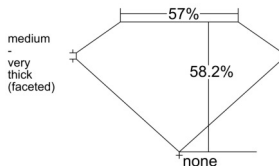

GIA®

FACSIMILE

GIA REPORT 6532137380

Verify this report at GIA.edu

GIA NATURAL DIAMOND DOSSIER®

August 14, 2025
GIA Report Number 6532137380
Shape and Cutting Style ..... Heart Brilliant
Measurements ..... 5.48 x 6.46 x 3.76 mm

GRADING RESULTS

Carat Weight ..... 0.80 carat
Color Grade ..... D
Clarity Grade VS2

ADDITIONAL GRADING INFORMATION

Polish ..... Excellent
Symmetry ..... Very Good
Fluorescence ..... None
Clarity Characteristics ..... Feather, Cloud
Inscription(s): GIA 6532137380

PROPORTIONS

Profile not to actual proportions

GRADING SCALES

GIA COLOR SCALE		GIA CLARITY SCALE		
COLORLESS	D	VERY VERY SLIGHTLY INCLUDED	FLAWLESS	
	E		INTERNALLY FLAWLESS	
	F		VVS₁	
	NEAR COLORLESS	G	VVS₂	
		H	VERY SLIGHTLY INCLUDED	VS₁
		I		VS₂
		J	SLIGHTLY INCLUDED	SI₁
	K	SI₂		
	L	I₁		
	FAINT	M	INCLUDED	I₂
N		I₃		
O		NOT GRADED		
P				
Q				
R				
S				
LIGHT	T			
	U			
	V			
	W			
	X			
	Y			
	Z