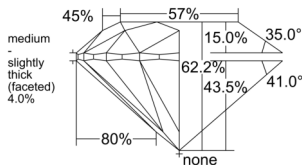

GIA®

FACSIMILE

GIA REPORT 6532134691

Verify this report at GIA.edu

GIA NATURAL DIAMOND DOSSIER®

August 13, 2025
GIA Report Number 6532134691
Shape and Cutting Style ..... Round Brilliant
Measurements ..... 4.61 - 4.64 x 2.88 mm

GRADING RESULTS

Carat Weight ..... 0.38 carat
Color Grade ..... G
Clarity Grade SI2
Cut Grade ..... Excellent

ADDITIONAL GRADING INFORMATION

Polish ..... Excellent
Symmetry ..... Excellent
Fluorescence ..... None
Clarity Characteristics..... Cloud, Crystal, Feather
Inscription(s): GIA 6532134691

PROPORTIONS

GRADING SCALES

GIA COLOR SCALE	GIA CLARITY SCALE	GIA CUT SCALE	
D	FLAWLESS	EXCELLENT	
E	INTERNALLY FLAWLESS		
F		VVS₁	VERY GOOD
G	VVS₂		
H	VS₁	GOOD	
I	VS₂		
J	SI₁	FAIR	
K	SI₂		
L	I₁	POOR	
M	I₂		
N	I₃		
O			
P			
Q			
R			
S			
T			
U			
V			
W			
X			
Y			
Z