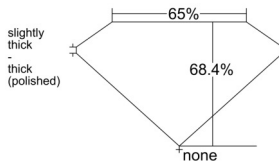

GIA®

FACSIMILE

GIA REPORT 6532131707

Verify this report at GIA.edu

GIA NATURAL DIAMOND DOSSIER®

August 16, 2025
GIA Report Number 6532131707
Shape and Cutting Style ..... Emerald Cut
Measurements ..... 6.43 x 4.57 x 3.13 mm

GRADING RESULTS

Carat Weight ..... 0.92 carat
Color Grade L
Clarity Grade VS1

ADDITIONAL GRADING INFORMATION

Polish ..... Excellent
Symmetry ..... Very Good
Fluorescence ..... Faint
Clarity Characteristics ..... Crystal
Inscription(s): GIA 6532131707

PROPORTIONS

Profile not to actual proportions

GRADING SCALES

GIA COLOR SCALE		GIA CLARITY SCALE			
COLORLESS	D	VERY VERY SLIGHTLY INCLUDED	FLAWLESS		
	E		INTERNALLY FLAWLESS		
	F	VERY SLIGHTLY INCLUDED	VS₁		
	G		VS₂		
	H		VS₁		
	NEAR COLORLESS	I	SLIGHTLY INCLUDED	VS₂	
		J		SI₁	
		FAINT	K	INCLUDED	SI₂
			L		I₁
			M		I₂
VERT LIGHT	N	LIGHT	I₃		
	O				
	P				
	Q				
	R