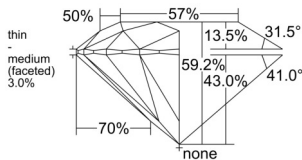

GIA®

FACSIMILE

GIA REPORT 6532121284

Verify this report at GIA.edu

GIA NATURAL DIAMOND DOSSIER®

August 13, 2025
GIA Report Number 6532121284
Shape and Cutting Style ..... Round Brilliant
Measurements ..... 4.75 - 4.78 x 2.82 mm

GRADING RESULTS

Carat Weight ..... 0.38 carat
Color Grade ..... E
Clarity Grade VS1
Cut Grade ..... Excellent

ADDITIONAL GRADING INFORMATION

Polish ..... Excellent
Symmetry ..... Excellent
Fluorescence ..... Medium Blue
Clarity Characteristics ..... Cloud, Pinpoint
Inscription(s): GIA 6532121284

PROPORTIONS

Profile to actual proportions

GRADING SCALES

GIA COLOR SCALE	GIA CLARITY SCALE	GIA CUT SCALE
Colorless	Flawless	Excellent
None	Internally Flawless	
Very Light	VVS₁	Very Good
Light	VVS₂	
Very Light	VS₁	Good
Light	VS₂	
Very Light	S₁	Fair
Light	S₂	
Very Light	I₁	Poor
Light	I₂	
Light	I₃