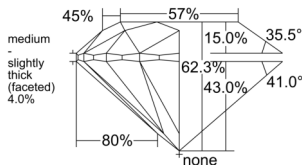

GIA®

FACSIMILE

GIA NATURAL DIAMOND DOSSIER®

August 13, 2025
GIA Report Number 6532113173
Shape and Cutting Style ..... Round Brilliant
Measurements ..... 4.32 - 4.33 x 2.69 mm

GRADING RESULTS

Carat Weight ..... 0.31 carat
Color Grade ..... F
Clarity Grade VVS1
Cut Grade ..... Excellent

ADDITIONAL GRADING INFORMATION

Polish ..... Excellent
Symmetry ..... Excellent
Fluorescence ..... Medium Blue
Clarity Characteristics ..... Cavity, Feather
Inscription(s): GIA 6532113173

GIA REPORT 6532113173

Verify this report at GIA.edu

PROPORTIONS

Profile to actual proportions

GRADING SCALES

GIA COLOR SCALE	GIA CLARITY SCALE	GIA CUT SCALE	
D	FLAWLESS	EXCELLENT	
E	INTERNALLY FLAWLESS		
F		VVS₁	VERY GOOD
G	VVS₂		
H	VS₁	GOOD	
I	VS₂		
J	SI₁	FAIR	
K	SI₂		
L	I₁	POOR	
M	I₂		
N	I₃		
O			
P			
Q			
R			
S			
T			
U			
V			
W			
X			
Y			
Z