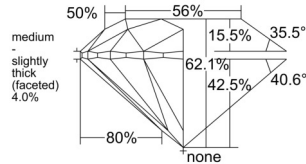

GIA®

FACSIMILE

GIA REPORT 6532111427

Verify this report at GIA.edu

GIA NATURAL DIAMOND DOSSIER®

August 12, 2025
GIA Report Number 6532111427
Shape and Cutting Style ..... Round Brilliant
Measurements ..... 4.32 - 4.35 x 2.69 mm

GRADING RESULTS

Carat Weight ..... 0.31 carat
Color Grade ..... K
Clarity Grade VS2
Cut Grade ..... Excellent

ADDITIONAL GRADING INFORMATION

Polish ..... Excellent
Symmetry ..... Excellent
Fluorescence ..... Faint
Clarity Characteristics ..... Cloud, Crystal
Inscription(s): GIA 6532111427

PROPORTIONS

Profile to actual proportions

GRADING SCALES

GIA COLOR SCALE

COLOURLESS	D
	E
	F
	G
	H
	I
	J
NEAR COLOURLESS	K
	L
FAIN	M
	N
	O
	P
VERY LIGHT	Q
	R
	S
	T
	U
	V
	W
	X
	Y
LIGHT	Z

GIA CLARITY SCALE

	FLAWLESS
	INTERNALLY FLAWLESS
VERY VERY SLIGHTLY INCLUDED	VVS₁
	VVS₂
VERY SLIGHTLY INCLUDED	VS₁
	VS₂
SLIGHTLY INCLUDED	SI₁
	SI₂
INCLUDED	I₁
	I₂
	I₃

GIA CUT SCALE

	EXCELLENT
	VERY GOOD
	GOOD
	FAIR
	POOR