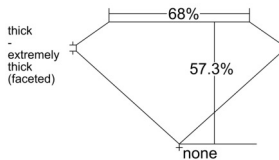

GIA®

FACSIMILE

GIA REPORT 6532084583

Verify this report at GIA.edu

GIA NATURAL DIAMOND DOSSIER®

August 11, 2025
GIA Report Number 6532084583
Shape and Cutting Style ..... Heart Brilliant
Measurements ..... 5.65 x 6.63 x 3.80 mm

GRADING RESULTS

Carat Weight ..... 0.90 carat
Color Grade ..... E
Clarity Grade VVS1

ADDITIONAL GRADING INFORMATION

Polish ..... Very Good
Symmetry ..... Very Good
Fluorescence ..... None
Clarity Characteristics..... Feather, Surface Graining, Extra Facet
Inscription(s): GIA 6532084583

PROPORTIONS

Profile not to actual proportions

GRADING SCALES

GIA COLOR SCALE		GIA CLARITY SCALE			
COLORLESS	D	VERY VERY SLIGHTLY INCLUDED	FLAWLESS		
	E		INTERNALLY FLAWLESS		
	F	VERY SLIGHTLY INCLUDED	VVS₁		
	G		VVS₂		
	H		VS₁		
	NEAR COLORLESS	I	SLIGHTLY INCLUDED	VS₂	
		J		SI₁	
		FAINT	K	INCLUDED	SI₂
			L		I₁
			M		I₂
VERT LIGHT	N	LIGHT	I₃		
	O				
	P				
	Q				
	R