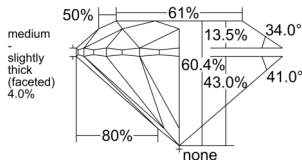

GIA®

FACSIMILE

GIA REPORT 6532083481

Verify this report at GIA.edu

GIA NATURAL DIAMOND DOSSIER®

August 08, 2025
GIA Report Number 6532083481
Shape and Cutting Style ..... Round Brilliant
Measurements ..... 4.43 - 4.45 x 2.68 mm

GRADING RESULTS

Carat Weight ..... 0.32 carat
Color Grade ..... E
Clarity Grade VS1
Cut Grade ..... Excellent

ADDITIONAL GRADING INFORMATION

Polish ..... Excellent
Symmetry ..... Excellent
Fluorescence ..... None
Clarity Characteristics ..... Feather, Pinpoint
Inspection(s): GIA 6532083481

PROPORTIONS

Profile to actual proportions

GRADING SCALES

GIA COLOR SCALE	GIA CLARITY SCALE	GIA CUT SCALE	
D	FLAWLESS	EXCELLENT	
E	INTERNALLY FLAWLESS		
F		VVS₁	VERY GOOD
G	VVS₂		
H	VS₁	GOOD	
I	VS₂		
J	SI₁	FAIR	
K	SI₂		
L	I₁	POOR	
M			
N			
O	I₂		
P			
Q			
R	I₃		
S			
T			
U			
V			
W			
X			
Y			
Z