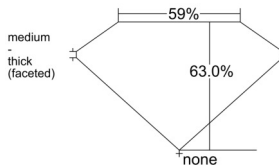

GIA®

FACSIMILE

GIA REPORT 6532072882

Verify this report at GIA.edu

GIA NATURAL DIAMOND DOSSIER®

August 11, 2025
GIA Report Number 6532072882
Shape and Cutting Style ..... Pear Brilliant
Measurements ..... 6.53 x 3.78 x 2.38 mm

GRADING RESULTS

Carat Weight ..... 0.34 carat
Color Grade ..... F
Clarity Grade VVS1

ADDITIONAL GRADING INFORMATION

Polish ..... Very Good
Symmetry ..... Very Good
Fluorescence ..... Medium Blue
Clarity Characteristics ..... Pinpoint
Inscription(s): GIA 6532072882

PROPORTIONS

Profile not to actual proportions

GRADING SCALES

GIA COLOR SCALE		GIA CLARITY SCALE			
COLORLESS	D	VERY VERY SLIGHTLY INCLUDED	FLAWLESS		
	E		INTERNALLY FLAWLESS		
	F	VERY SLIGHTLY INCLUDED	VVS₁		
	G		VVS₂		
	H		VS₁		
	NEAR COLORLESS	I	SLIGHTLY INCLUDED	VS₂	
		J		SI₁	
		FAINT	K	INCLUDED	SI₂
			L		I₁
			M		I₂
VERT LIGHT	N	LIGHT	I₃		
	O				
	P				
	Q				
	R				
	S				
	T				
LIGHT	U				
	V				
	W				
	X				
Y					
Z