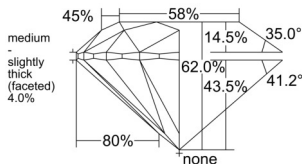

GIA®

FACSIMILE

GIA REPORT 6532072041

Verify this report at GIA.edu

GIA NATURAL DIAMOND DOSSIER®

August 11, 2025
GIA Report Number 6532072041
Shape and Cutting Style ..... Round Brilliant
Measurements ..... 5.23 - 5.24 x 3.25 mm

GRADING RESULTS

Carat Weight ..... 0.55 carat
Color Grade ..... H
Clarity Grade VS2
Cut Grade ..... Excellent

ADDITIONAL GRADING INFORMATION

Polish ..... Excellent
Symmetry ..... Excellent
Fluorescence ..... None
Clarity Characteristics ..... Feather
Inscription(s): GIA 6532072041

PROPORTIONS

GRADING SCALES

GIA COLOR SCALE	GIA CLARITY SCALE	GIA CUT SCALE	
D	FLAWLESS	EXCELLENT	
E	INTERNALLY FLAWLESS		
F		VVS₁	VERY GOOD
G	VVS₂		
H	VS₁	GOOD	
I	VS₂		
J	SI₁	FAIR	
K	SI₂		
L	I₁	POOR	
M	I₂		
N	I₃		
O			
P			
Q			
R			
S			
T			
U			
V			
W			
X			
Y			
Z