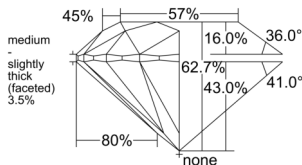

GIA®

FACSIMILE

GIA NATURAL DIAMOND DOSSIER®

September 04, 2025
GIA Report Number 6532068771
Shape and Cutting Style ..... Round Brilliant
Measurements ..... 5.19 - 5.23 x 3.26 mm

GRADING RESULTS

Carat Weight ..... 0.54 carat
Color Grade ..... E
Clarity Grade ..... Internally Flawless
Cut Grade ..... Excellent

ADDITIONAL GRADING INFORMATION

Polish ..... Excellent
Symmetry ..... Excellent
Fluorescence ..... Medium Blue
Clarity Characteristics..... Minor Details of Polish
Inscription(s): GIA 6532068771

GIA REPORT 6532068771

Verify this report at GIA.edu

PROPORTIONS

GRADING SCALES

GIA COLOR SCALE

COLORESS	D
	E
	F
	G
	H
	I
	J
NEAR COLORESS	K
	L
FAINT	M
	N
	O
	P
	Q
VERY LIGHT	R
	S
	T
	U
	V
	W
	X
	Y
LIGHT	Z

GIA CLARITY SCALE

VERY VERY SLIGHTLY INCLUDED	FLAWLESS
	INTERNALLY FLAWLESS
VERY SLIGHTLY INCLUDED	VVS₁
	VVS₂
SLIGHTLY INCLUDED	VS₁
	VS₂
INCLUDED	SI₁
	SI₂
	I₁
	I₂
	I₃

GIA CUT SCALE

EXCELLENT
VERY GOOD
GOOD
FAIR
POOR