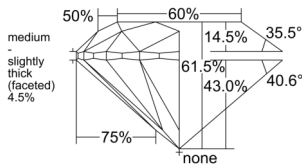

GIA®

FACSIMILE

GIA REPORT 6532062556

Verify this report at GIA.edu

GIA NATURAL DIAMOND DOSSIER®

August 07, 2025
GIA Report Number 6532062556
Shape and Cutting Style ..... Round Brilliant
Measurements ..... 4.87 - 4.89 x 3.00 mm

GRADING RESULTS

Carat Weight ..... 0.45 carat
Color Grade I
Clarity Grade VS1
Cut Grade ..... Excellent

ADDITIONAL GRADING INFORMATION

Polish ..... Very Good
Symmetry ..... Excellent
Fluorescence ..... None
Clarity Characteristics..... Indented Natural, Pinpoint
Inscription(s): GIA 6532062556

PROPORTIONS

Profile to actual proportions

GRADING SCALES

GIA COLOR SCALE

COLORLESS	D
	E
	F
	G
	H
	I
	J
NEAR COLORLESS	K
	L
FAIN	M
	N
	O
	P
VERY LIGHT	Q
	R
	S
	T
	U
	V
	W
	X
	Y
LIGHT	Z

GIA CLARITY SCALE

FLAWLESS	INTERNAL FLAWLESS		
		EXCELLENT	
VERY VERY SLIGHTLY INCLUDED	VVS₁	VERY GOOD	
VERY SLIGHTLY INCLUDED	VVS₂		
SLIGHTLY INCLUDED	VS₁	GOOD	
	VS₂		
INCLUDED	SI₁	FAIR	
	SI₂		
	I₁		
I₂	I₃	POOR	

GIA CUT SCALE

EXCELLENT
VERY GOOD
GOOD
FAIR
POOR