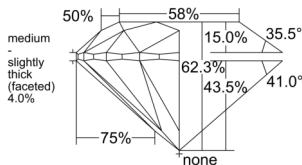

GIA®

FACSIMILE

GIA REPORT 6532056062

Verify this report at GIA.edu

GIA NATURAL DIAMOND DOSSIER®

August 08, 2025
GIA Report Number 6532056062
Shape and Cutting Style ..... Round Brilliant
Measurements ..... 5.33 - 5.40 x 3.34 mm

GRADING RESULTS

Carat Weight ..... 0.60 carat
Color Grade ..... E
Clarity Grade S11
Cut Grade ..... Excellent

ADDITIONAL GRADING INFORMATION

Polish ..... Very Good
Symmetry ..... Very Good
Fluorescence ..... Medium Green
Clarity Characteristics..... Crystal, Needle, Cloud, Feather
Inspection(s): GIA 6532056062

PROPORTIONS

Profile to actual proportions